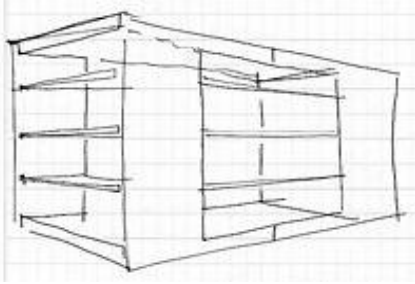

Kasten Valcke

circa 1992

Tafel LT92

circa 1992

Kast Mroszcak

circa 1992-1993

49

Woning Jacquemyns, Gent